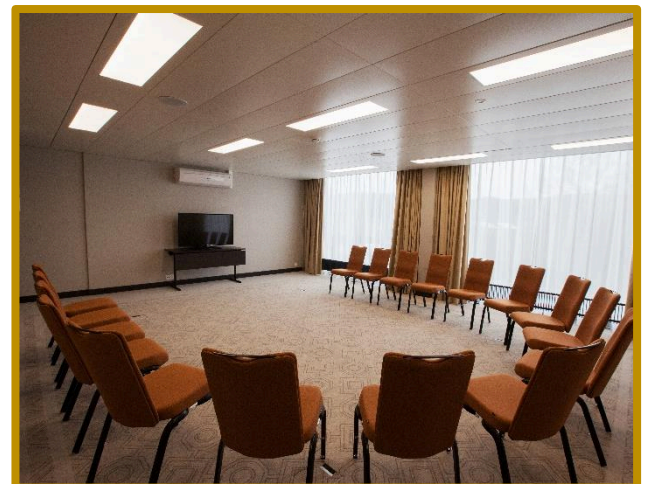

Rhein / Sissle

Discover our exquisite meeting rooms, designed to inspire productivity. Whether you are hosting a corporate conference or a team training session, our versatile space can accommodate your needs. Contact us today to reserve your space.

Capacity

U - Shape
25

Seminar
25

Theatre
40

Boardroom
25

Banquet
40

Cocktail
50

*Sample pictures

LCD TV (43 in.) 

WI-FI 

Stationary (pads & pens) 

Complimentary AV

 Flipchart / Pinboard

 Presenter's case

Rental Fee

Whole Day CHF	Halfday CHF	Per Hour CHF
500.00	350.00	50.00